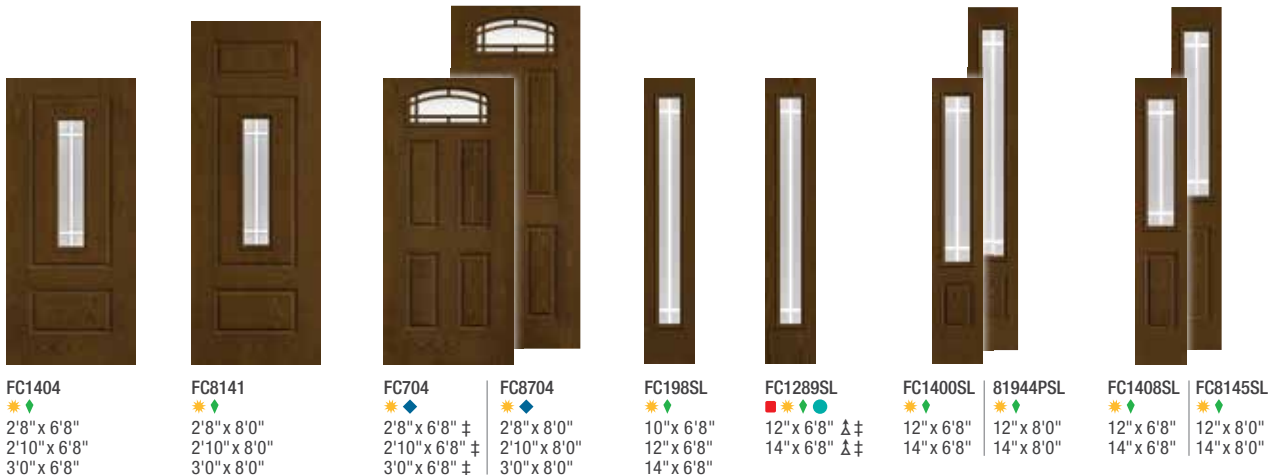

6 WBDL Options

6 WBDL / HVHZ Options

⚠ 6'6" Height Available

‡ 7'0" Height Available

FC1404

★ ◆
2'8" x 6'8"
2'10" x 6'8"
3'0" x 6'8"

FC8141

★ ◆
2'8" x 8'0"
2'10" x 8'0"
3'0" x 8'0"