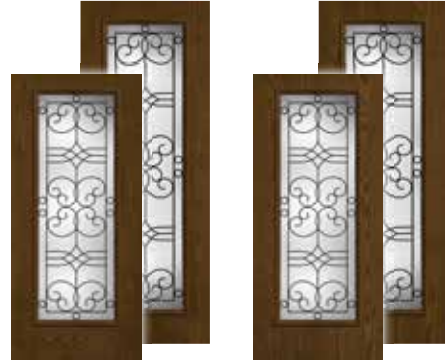

Fiber-Classic® Oak

FC113
6
2'6" x 6'8"
2'8" x 6'8" †
2'10" x 6'8" †
3'0" x 6'8" †

81919P
6
2'8" x 8'0"
2'10" x 8'0"
3'0" x 8'0"

FC369
6
2'6" x 6'8" † ‡
2'8" x 6'8" † ‡
2'10" x 6'8" † ‡
3'0" x 6'8" † ‡

FC817
6
2'6" x 8'0"
2'8" x 8'0"
2'10" x 8'0"
3'0" x 8'0"