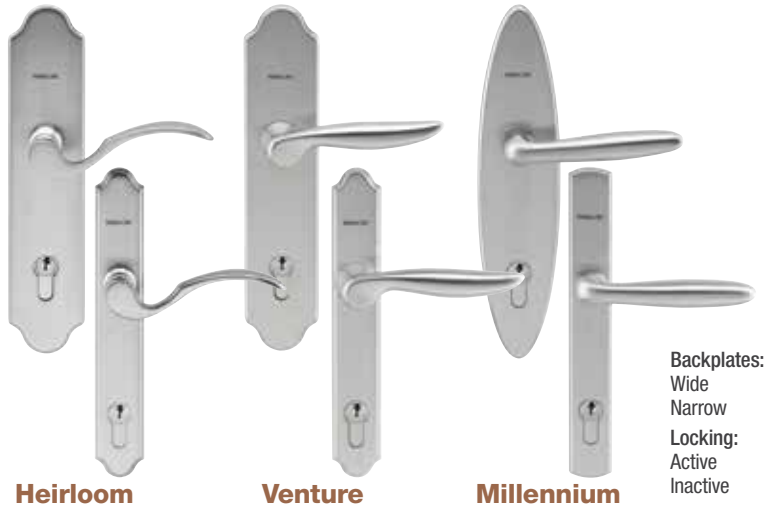

(Included in vented sidelite units.)

Heights:
6'6"
6'8"
8'0"

Handleset Options for Standard Door MPLS

Designed to complement Therma-Tru door styles from traditional to contemporary.

Backplates:
Wide
Narrow
Locking:
Active
Inactive