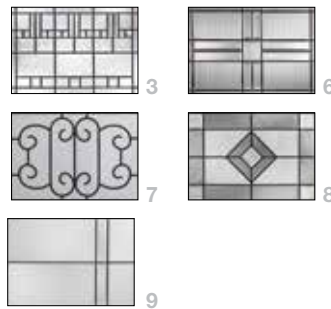

Available for Ari.

Available for Echo.

- 1 Blackstone®
- 2 Crystalline™
- 3 Sedona
- 4 Salinas®
- 5 Avonlea®
- 6 Saratoga™
- 7 Riserva™
- 8 Pembridge™
- 9 Axis™