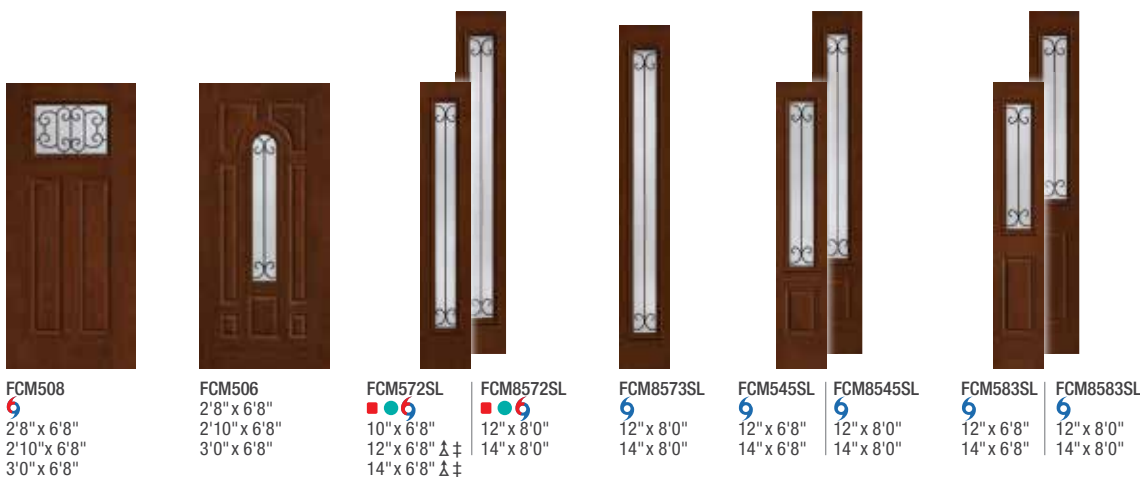

FCM508 6 2'8" x 6'8" 2'10" x 6'8" 3'0" x 6'8"	FCM506 2'8" x 6'8" 2'10" x 6'8" 3'0" x 6'8"	FCM572SL 6 10" x 6'8" 12" x 6'8" † 14" x 6'8" †	FCM8572SL 6 12" x 8'0" 14" x 8'0"	FCM8573SL 6 12" x 8'0" 14" x 8'0"	FCM545SL 6 12" x 6'8" 14" x 6'8"	FCM8545SL 6 12" x 8'0" 14" x 8'0"	FCM583SL 6 12" x 6'8" 14" x 6'8"	FCM8583SL 6 12" x 8'0" 14" x 8'0"