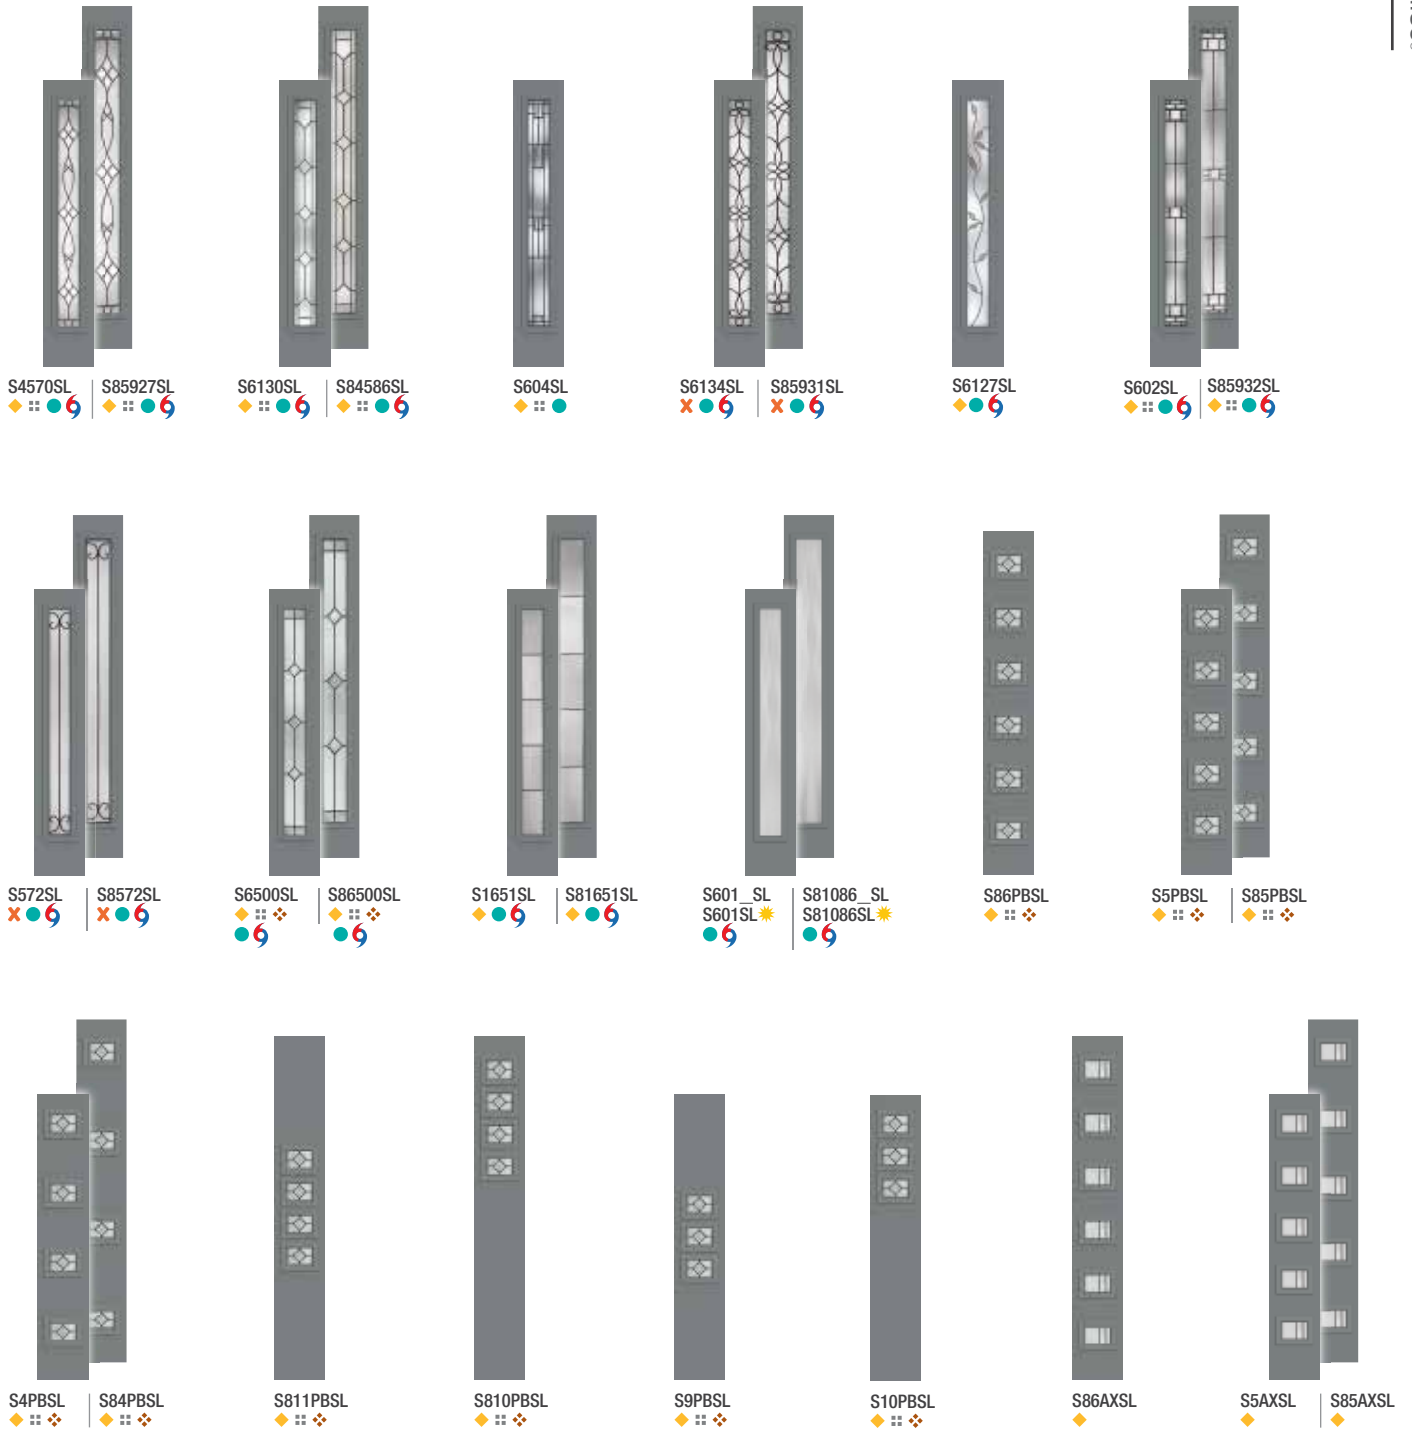

Sidelites

Note: Product images show exterior side of door.

Sidelites *Continue on next page.*

Privacy & Textured Glass Options

Add the code to the blank in the style number for the desired door and glass combination. For details on glass options, see page 238.

XG = Geometric
XE = Satin Etch

XC = Chord
XJ = Chinchilla

XR = Rainglass
XN = Granite

Key

- Low-E Glass (LE)
- Black Nickel Caming (1D)
- Brushed Nickel Caming (1C)
- Brass Caming (1A)
- Wrought Iron (1W)
- Vented Sidelite (No Impact)
  (6"8" only in 12" & 14")
  (8"0" only in 14")
- WBDR / HVHZ Options