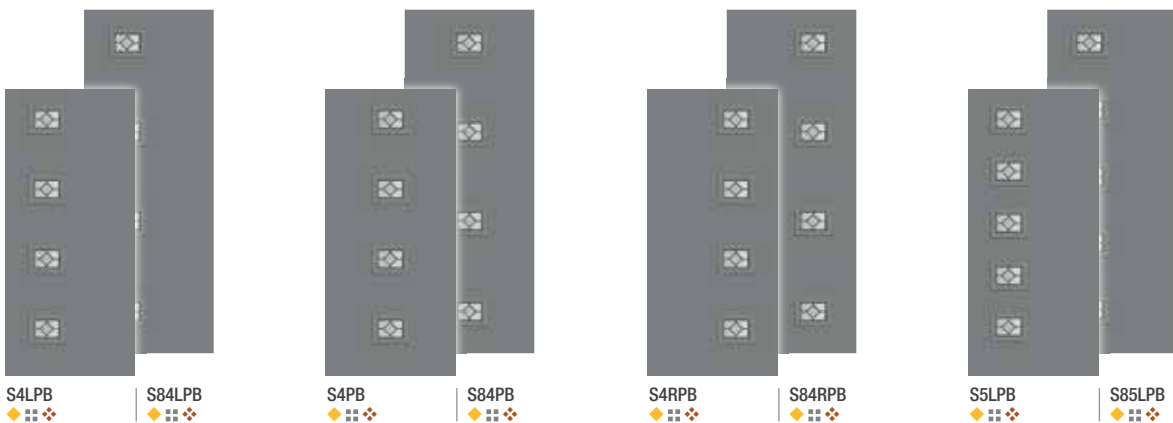

Echo

Note: Product images show exterior side of door.

Wood-Grained Fiberglass: Mahogany or Oak (Shown in Driftwood stain.)	Smooth Fiberglass	Steel

It's your decision, by design.
Select a look for the door and sidelites. Choose a material. Find an available glass design and frame to complete the statement. Stain or paint it any color. Explore all the possible combinations at thermatru.com/pulse.

Note: Door and sidelite styles shown in smooth fiberglass with flat lite frame. To see styles in other material choices, go to thermatru.com/pulse.