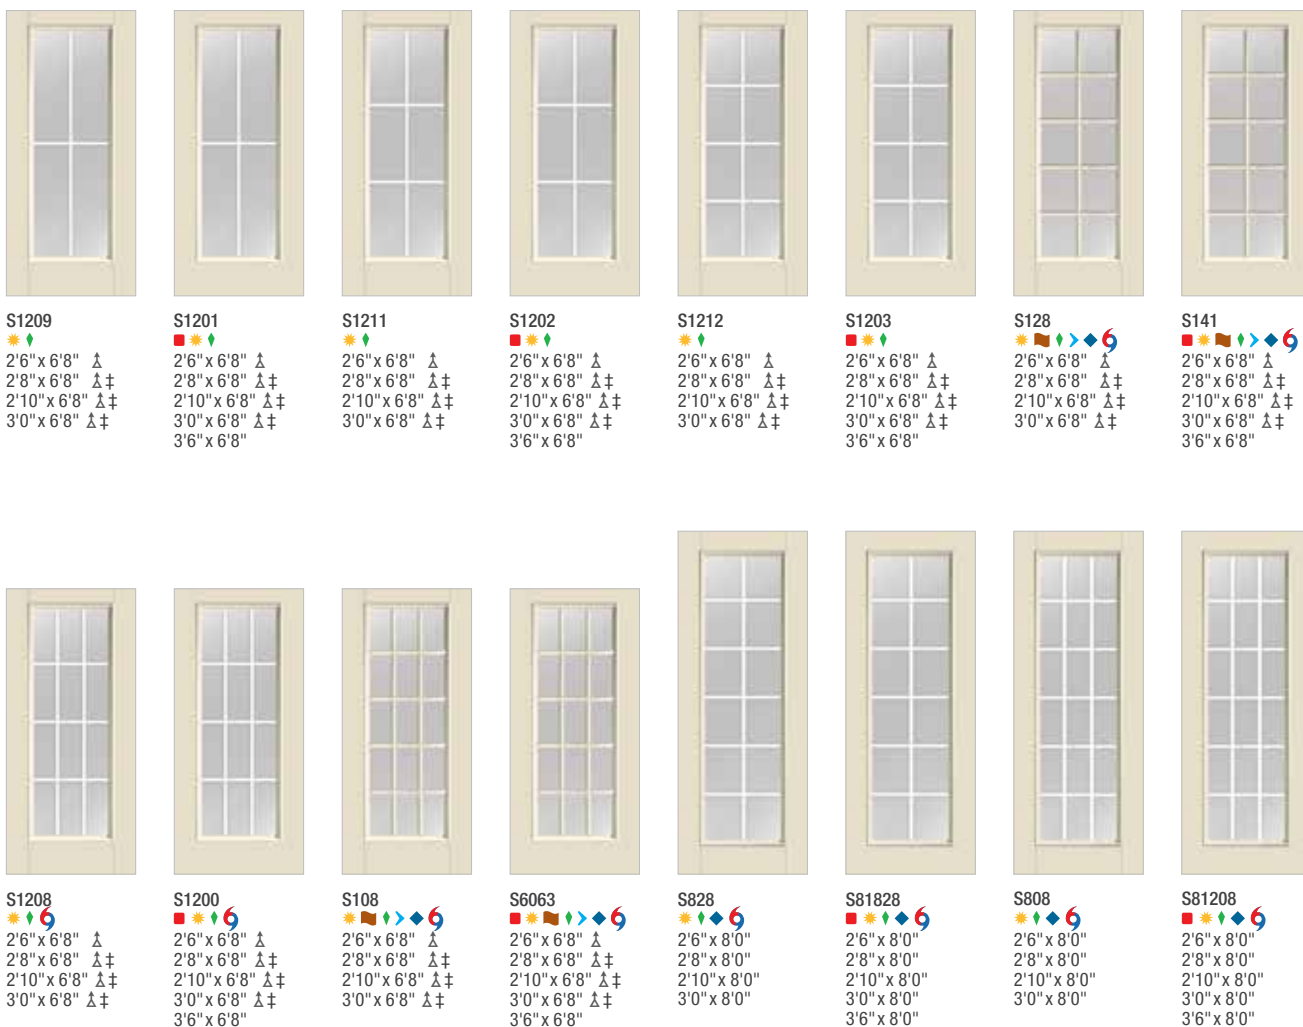

Smooth-Star®

S1209

★ ◆
2'6" x 6'8" ‡
2'8" x 6'8" ‡
2'10" x 6'8" ‡
3'0" x 6'8" ‡

S1201

★ ◆ ◆
2'6" x 6'8" ‡
2'8" x 6'8" ‡
2'10" x 6'8" ‡
3'0" x 6'8" ‡
3'6" x 6'8"

S1211

★ ◆
2'6" x 6'8" ‡
2'8" x 6'8" ‡
2'10" x 6'8" ‡
3'0" x 6'8" ‡

S1202

★ ◆ ◆
2'6" x 6'8" ‡
2'8" x 6'8" ‡
2'10" x 6'8" ‡
3'0" x 6'8" ‡
3'6" x 6'8"

S1212

★ ◆
2'6" x 6'8" ‡
2'8" x 6'8" ‡
2'10" x 6'8" ‡
3'0" x 6'8" ‡

S1203

★ ◆ ◆
2'6" x 6'8" ‡
2'8" x 6'8" ‡
2'10" x 6'8" ‡
3'0" x 6'8" ‡
3'6" x 6'8"

S128

★ ◆ ◆ ◆ ◆ ◆ ◆
2'6" x 6'8" ‡
2'8" x 6'8" ‡
2'10" x 6'8" ‡
3'0" x 6'8" ‡

S141

★ ◆ ◆ ◆ ◆ ◆ ◆ ◆
2'6" x 6'8" ‡
2'8" x 6'8" ‡
2'10" x 6'8" ‡
3'0" x 6'8" ‡
3'6" x 6'8"

S1208

★ ◆ ◆
2'6" x 6'8" ‡
2'8" x 6'8" ‡
2'10" x 6'8" ‡
3'0" x 6'8" ‡

S1200

★ ◆ ◆ ◆ ◆ ◆ ◆
2'6" x 6'8" ‡
2'8" x 6'8" ‡
2'10" x 6'8" ‡
3'0" x 6'8" ‡
3'6" x 6'8"

S108

★ ◆ ◆ ◆ ◆ ◆ ◆ ◆
2'8" x 6'8" ‡
2'10" x 6'8" ‡
3'0" x 6'8" ‡

S6063

★ ◆ ◆ ◆ ◆ ◆ ◆ ◆ ◆
2'6" x 6'8" ‡
2'8" x 6'8" ‡
2'10" x 6'8" ‡
3'0" x 6'8" ‡
3'6" x 6'8"

S828

★ ◆ ◆ ◆ ◆ ◆ ◆
2'6" x 8'0"
2'8" x 8'0"
2'10" x 8'0"
3'0" x 8'0"

S81828

★ ◆ ◆ ◆ ◆ ◆ ◆ ◆ ◆
2'6" x 8'0"
2'8" x 8'0"
2'10" x 8'0"
3'0" x 8'0"
3'6" x 8'0"

S808

★ ◆ ◆ ◆ ◆ ◆ ◆ ◆
2'6" x 8'0"
2'8" x 8'0"
2'10" x 8'0"
3'0" x 8'0"

S81208

★ ◆ ◆ ◆ ◆ ◆ ◆ ◆ ◆
2'6" x 8'0"
2'8" x 8'0"
2'10" x 8'0"
3'0" x 8'0"
3'6" x 8'0"

Clear Glass with Divided Lites *Continues on next page.*

Look for the ( ) for flush-glazed options on page 184.

Key

■ No Stile Lines

★ Low-E Glass (LE)

◆ Simulated Divided Lites (SDL)

◆ Flat or Contour, White or Color Grilles Between Glass (GBGF / GBGC)

▶ Removable Wood Grilles (RG)

◆ Fixed Grilles (FXG)

● Vented Sidelite (No Impact)
(6'6" & 6'8" only in 12" & 14")
(8'0" only in 14")

6 WBDR Options

6 WBDR / HVHZ Options

▲ 6'6" Height Available

‡ 7'0" Height Available