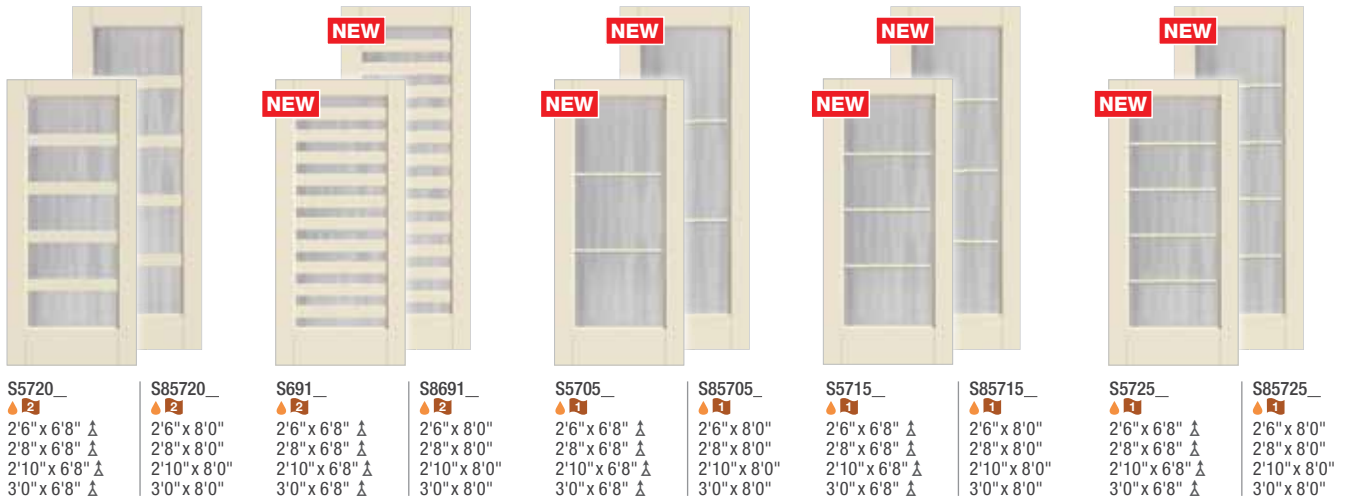

7'0" Height Available

Optional Dentil Shelf*

4-Block Dentil Shelf
 Available for all Craftsman-style
 Smooth-Star doors.

Privacy & Textured Glass Options

Add the code to the blank in the style number for the desired door and glass combination. For details on glass options, see page 125.