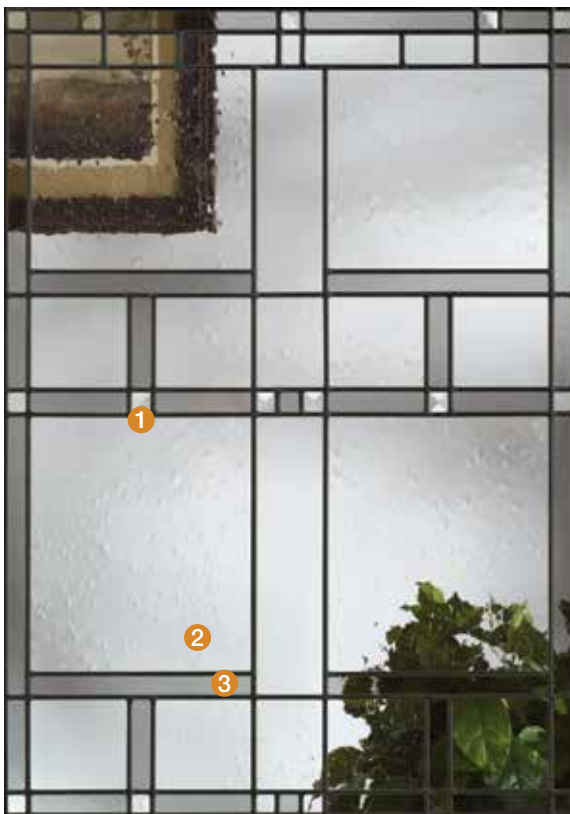

Homeward™

The balanced Mission-style pattern of Homeward invites light to cascade through its distinctive ① clear bevels, ② seeded glass and ③ gray artique glass.

An ideal complement for a Transitional home design.

Available in:
American Style Collection™
Mahogany Collection™
Rustic Collection™
Oak Collection™
Canvas Collection.

Black Nickel