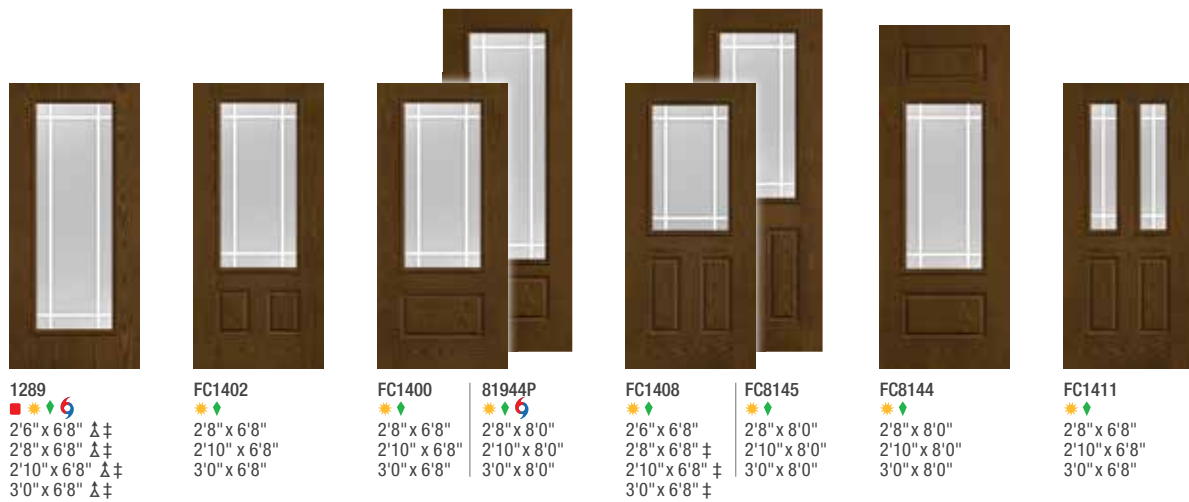

6 WBDL Options

6 WBDL / HVHZ Options

⚠ 6'6" Height Available

‡ 7'0" Height Available

FC1404

★ ◆
2'8" x 6'8"
2'10" x 6'8"
3'0" x 6'8"

FC8141

★ ◆
2'8" x 8'0"
2'10" x 8'0"
3'0" x 8'0"