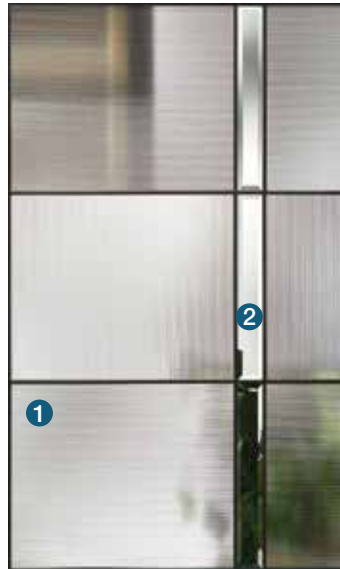

Black Nickel

Black Nickel