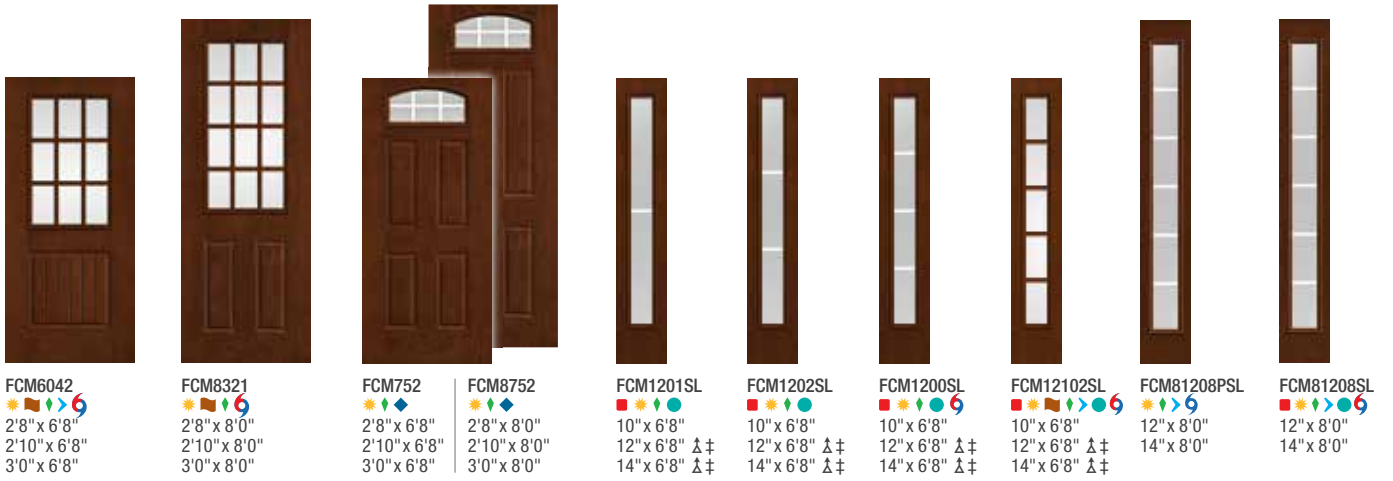

- WBDR / HVHZ Options
- Δ 6'6" Height Available
- ‡ 7'0" Height Available

Optional Dentil Shelf*

4-Block Dentil Shelf
 Available for all Craftsman-style
 Smooth-Star doors.

*Not recommended for use behind storm doors or to be painted dark colors, if exposed to direct sunlight.
Note: See page 275 for important product details that may help with your purchase decision.