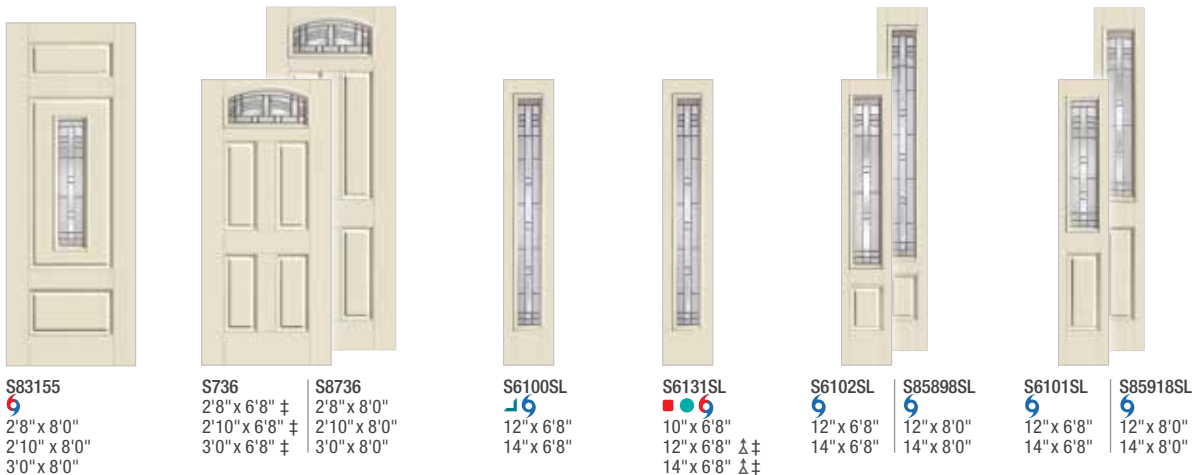

Key

- No Stile Lines
- Black Nickel Caming (1D)
- Brushed Nickel Caming (1C)
- └ Flat Lite Frame

- Vented Sidelite (No Impact)
  (6'6" & 6'8" only in 12" & 14")
  (8'0" only in 14")
- 6 WBDR Options

- 6 WBDR / HVHZ Options
- ▲ 6'6" Height Available
- ‡ 7'0" Height Available

Optional Dentil Shelf**