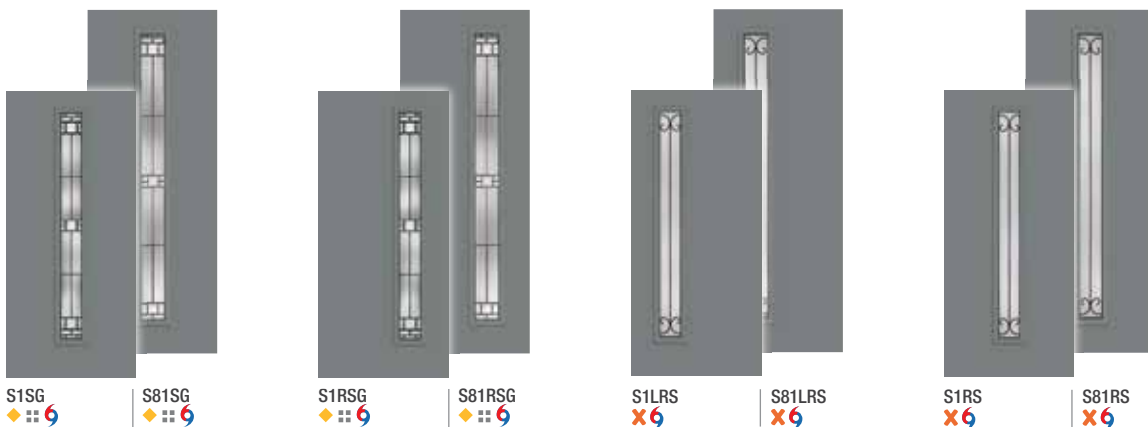

Línea Continues on next page.

Privacy & Textured Glass Options

Add the code to the blank in the style number for the desired door and glass combination. For details on glass options, see page 238.

XG = Geometric
XE = Satin Etch

XC = Chord
XJ = Chinchilla

XR = Rainglass
XN = Granite

Key

- Low-E Glass (LE)
- Black Nickel Caming (1D)
- Brushed Nickel Caming (1C)
- Brass Caming (1A)
- X Wrought Iron (1W)
- 6 WBDR / HVHZ Options