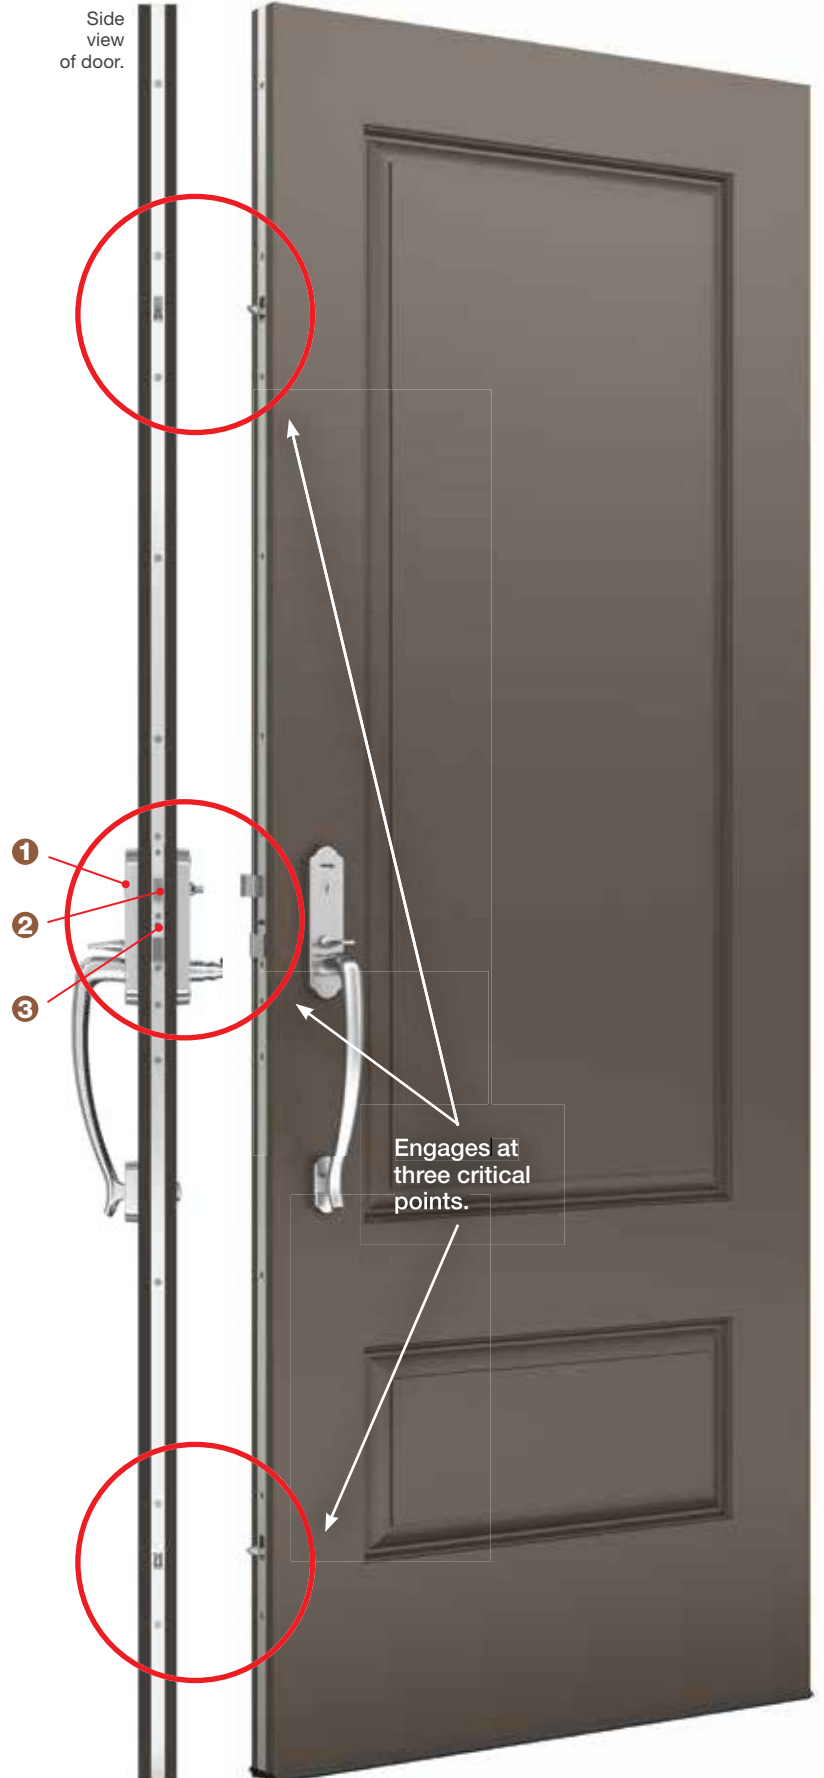

Configurations:
Inswing
Outswing

- 1 Self-lubricating locks.
- 2 1" premium stainless steel deadbolt.
- 3 Integrated mishandling device.

Key

Tru-Defense Eligible

Side view of door.

Engages at three critical points.