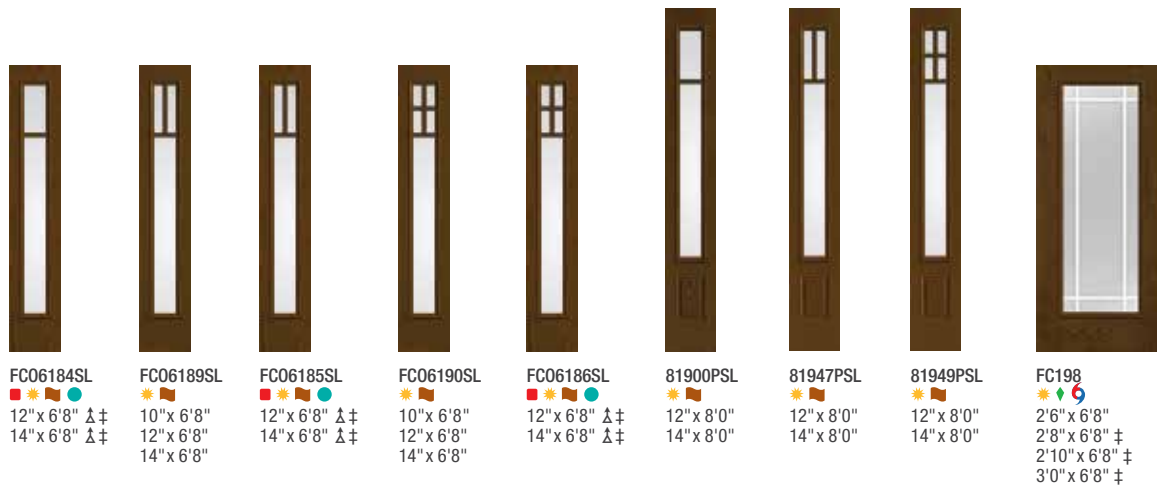

6 WBDL Options

6 WBDL / HVHZ Options

⚠ 6'6" Height Available

‡ 7'0" Height Available

FC1404

★ ◆
2'8" x 6'8"
2'10" x 6'8"
3'0" x 6'8"

FC8141

★ ◆
2'8" x 8'0"
2'10" x 8'0"
3'0" x 8'0"