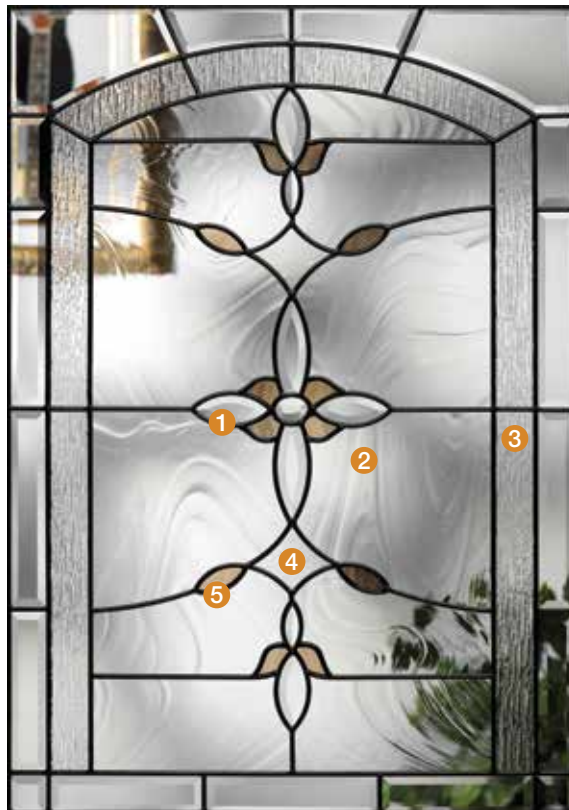

Black Nickel

Note: Glass privacy ratings may be more or less than indicated, based on glass design and size of glass. Glass designs may differ from depiction due to size and hand craftsmanship of glass. See your Therma-Tru seller or visit www.thermatru.com for details on glass privacy ratings and designs.