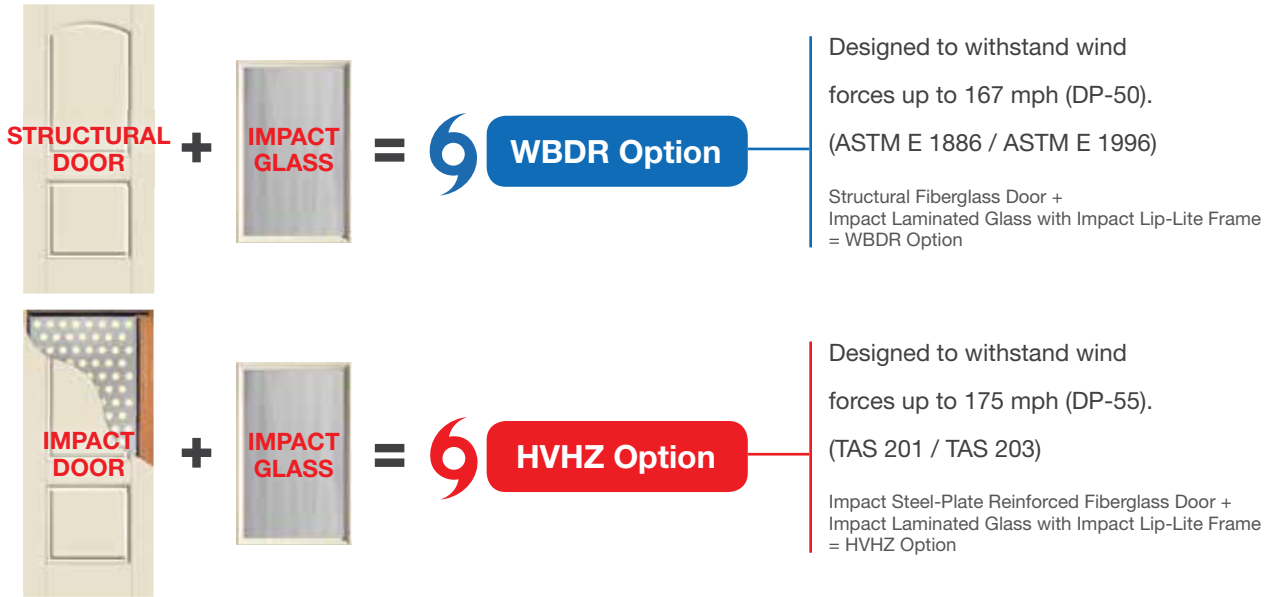

2 Use the icons to find available Therma-Tru® product options in this catalog.

WBDR / HVHZ Options: Look for this icon to find door and sidelite styles that can be configured for WBDR or HVHZ.

3 Verify that there is a Therma-Tru product approval specific to your area for the door system configuration before buying.*

4 Make sure the product is installed in compliance with the product approval to meet building codes.

The performance of the door system depends on how it is installed. Proper installation is required to comply with building codes.

*Product approvals show that the door system meets applicable codes when selected, assembled and installed as instructed. Note: See your Therma-Tru seller or visit www.thermatru.com for product approvals and installation instructions. Always confirm building code requirements in your area before buying. Follow weather and news reports to assess severe weather situations and obey local authorities' shelter and evacuation orders. No product guarantees safety for persons or property, nor makes any premises hurricane- or impact-proof.