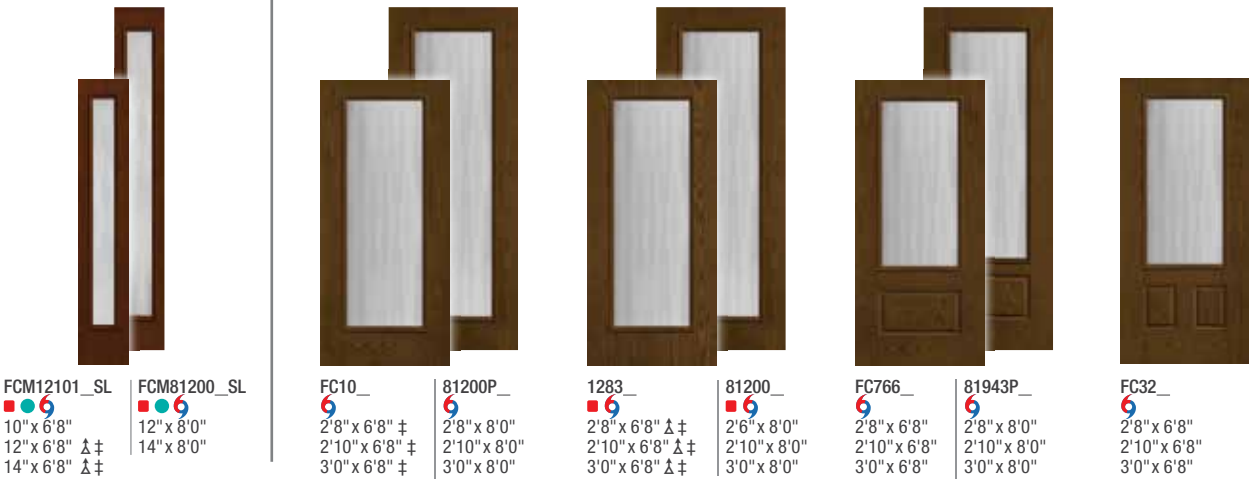

Fiber-Classic® Oak

FCM12101_SL
■ 6
10" x 6'8"
12" x 6'8" ‡
14" x 6'8" ‡

FCM81200_SL
■ 6
12" x 8'0"
14" x 8'0"

FC10_
6
2'8" x 6'8" ‡
2'10" x 6'8" ‡
3'0" x 6'8" ‡

81200P_
6
2'8" x 8'0"
2'10" x 8'0"
3'0" x 8'0"

1283_
■ 6
2'8" x 6'8" ‡
2'10" x 6'8" ‡
3'0" x 6'8" ‡

81200_
■ 6
2'6" x 8'0"
2'10" x 8'0"
3'0" x 8'0"

FC766_
6
2'8" x 6'8"
2'10" x 6'8"
3'0" x 6'8"

81943P_
6
2'8" x 8'0"
2'10" x 8'0"
3'0" x 8'0"

FC32_
6
2'8" x 6'8"
2'10" x 6'8"
3'0" x 6'8"