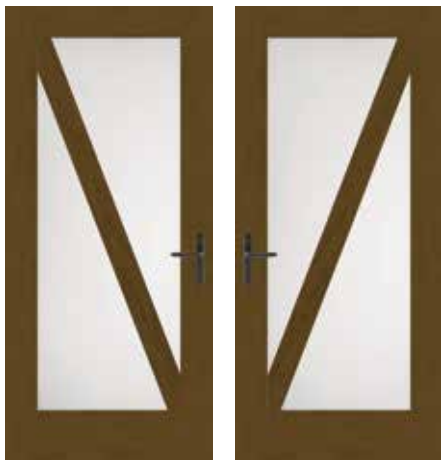

ELEVATE 2019

Humble Roots | CONFIDENT FOCUS | TIMELESS TWIST

Humble Roots

RELAXED | NATURAL | SIMPLE

Unplugged Lifestyles

Love of Local

Informal Surroundings

Casual and comfortable
with a clean edge.