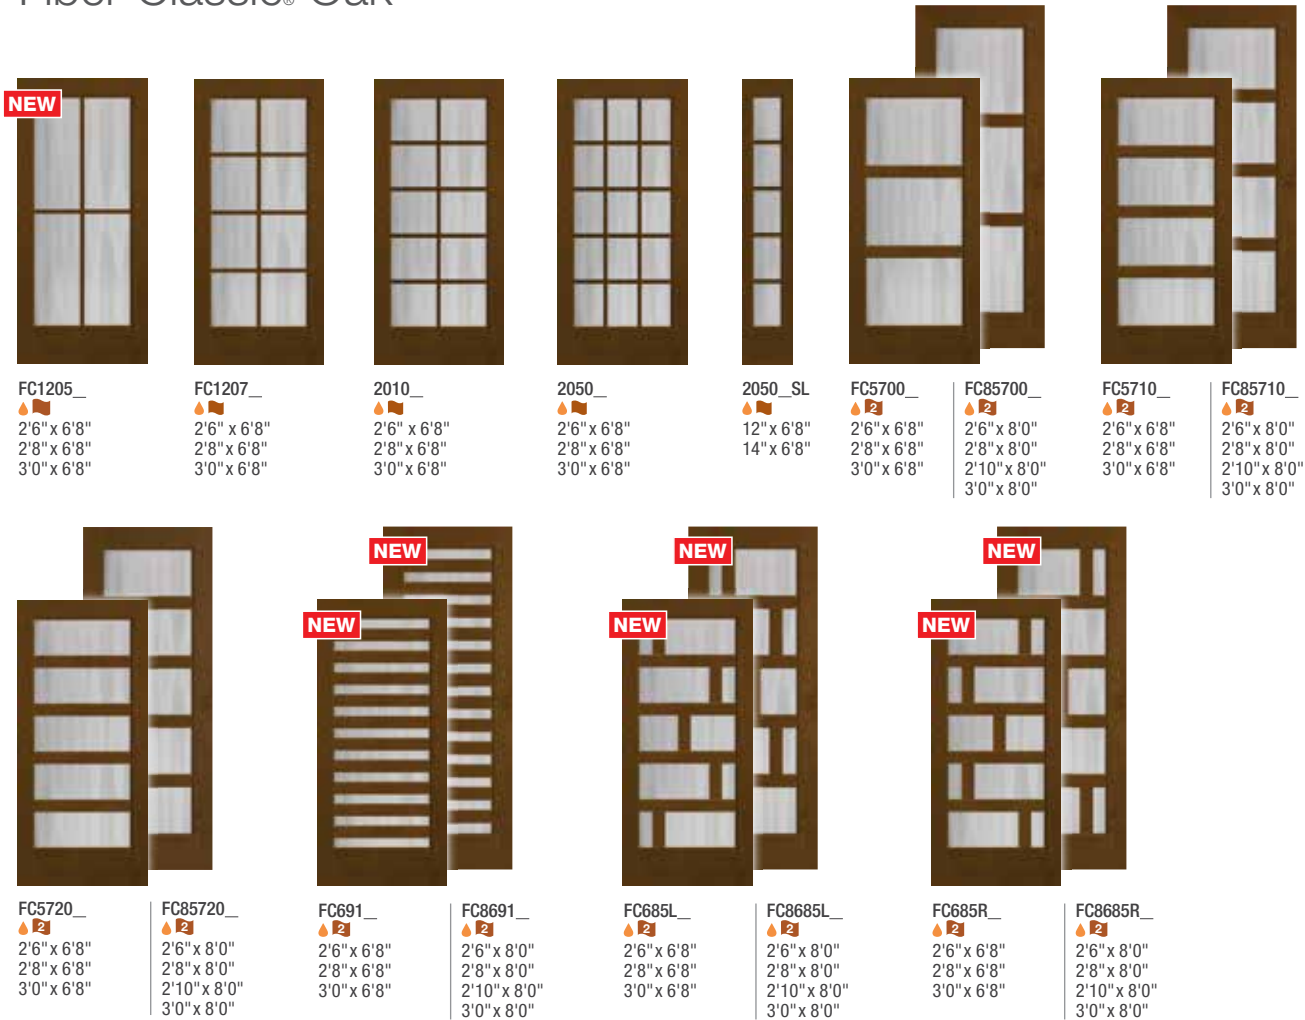

Fiber-Classic® Oak

NEW FC1205 _ 2'6" x 6'8" 2'8" x 6'8" 3'0" x 6'8"	FC1207 _ 2'6" x 6'8" 2'8" x 6'8" 3'0" x 6'8"	2010 _ 2'6" x 6'8" 2'8" x 6'8" 3'0" x 6'8"	2050 _ 2'6" x 6'8" 2'8" x 6'8" 3'0" x 6'8"	2050_SL 12" x 6'8" 14" x 6'8"	FC5700 _ 2'6" x 6'8" 2'8" x 6'8" 3'0" x 6'8"	FC85700 _ 2'6" x 8'0" 2'8" x 8'0" 2'10" x 8'0" 3'0" x 8'0"	FC5710 _ 2'6" x 6'8" 2'8" x 6'8" 3'0" x 6'8"	FC85710 _ 2'6" x 8'0" 2'8" x 8'0" 2'10" x 8'0" 3'0" x 8'0"
FC5720 _ 2'6" x 6'8" 2'8" x 6'8" 3'0" x 6'8"	FC85720 _ 2'6" x 8'0" 2'8" x 8'0" 2'10" x 8'0" 3'0" x 8'0"	NEW FC691 _ 2'6" x 6'8" 2'8" x 6'8" 3'0" x 6'8"	NEW FC8691 _ 2'6" x 8'0" 2'8" x 8'0" 2'10" x 8'0" 3'0" x 8'0"	NEW FC685L _ 2'6" x 6'8" 2'8" x 6'8" 3'0" x 6'8"	NEW FC8685L _ 2'6" x 8'0" 2'8" x 8'0" 2'10" x 8'0" 3'0" x 8'0"	NEW FC685R _ 2'6" x 6'8" 2'8" x 6'8" 3'0" x 6'8"	NEW FC8685R _ 2'6" x 8'0" 2'8" x 8'0" 2'10" x 8'0" 3'0" x 8'0"	

Privacy & Textured Glass Options

Add the code to the blank in the style number for the desired door and glass combination. For details on glass options, see page 125.

XG = Geometric
XE = Satin Etch

XC = Chord
XJ = Chinchilla

XR = Rainglass
XN = Granite

*Not recommended for use behind storm doors or to be painted dark colors, if exposed to direct sunlight.
Note: See page 275 for important product details that may help with your purchase decision.