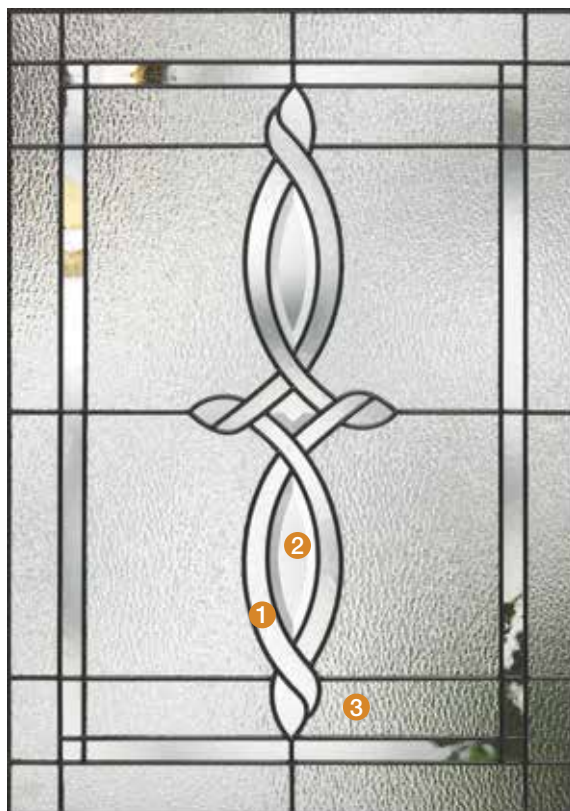

Black Nickel