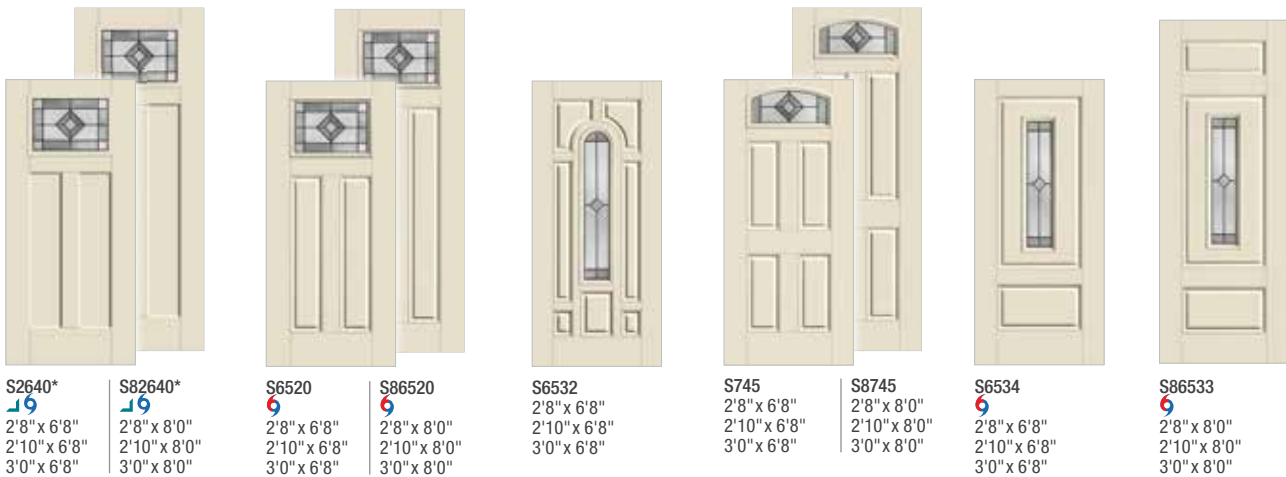

Optional Dentil Shelf*

4-Block Dentil Shelf
Available for all Craftsman-style
Fiber-Classic Mahogany Collection doors.

Smooth-Star®

*Available with flat lite frame or Impact-rated lite frame only.
 **Not recommended for use behind storm doors or to be painted dark colors, if exposed to direct sunlight.
 Note: See page 275 for important product details that may help with your purchase decision.