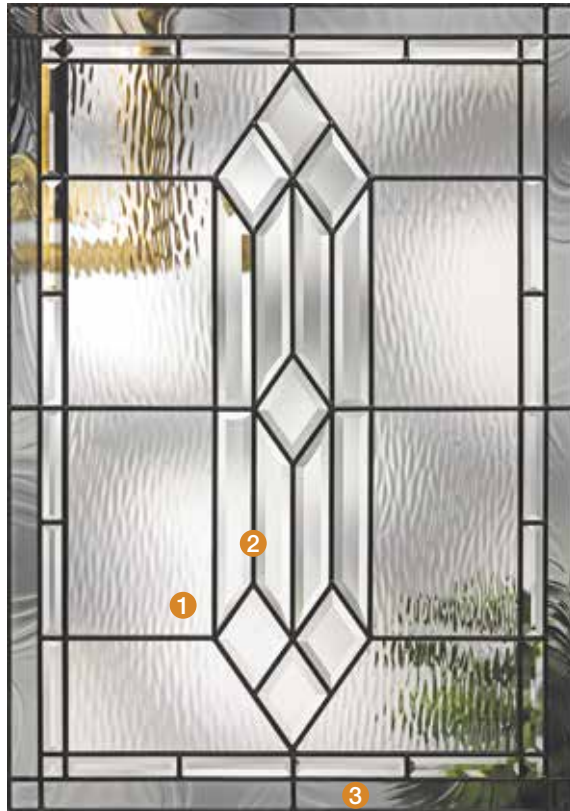

Provincial™

A unique diamond-based motif features **1** double waterglass, **2** clear bevels and coming surrounded by a **3** gray baroque glass border. Provincial captivates with stunning clarity.

Available in:
Rustic Collection™
Oak Collection™
Canvas Collection®

Black Nickel