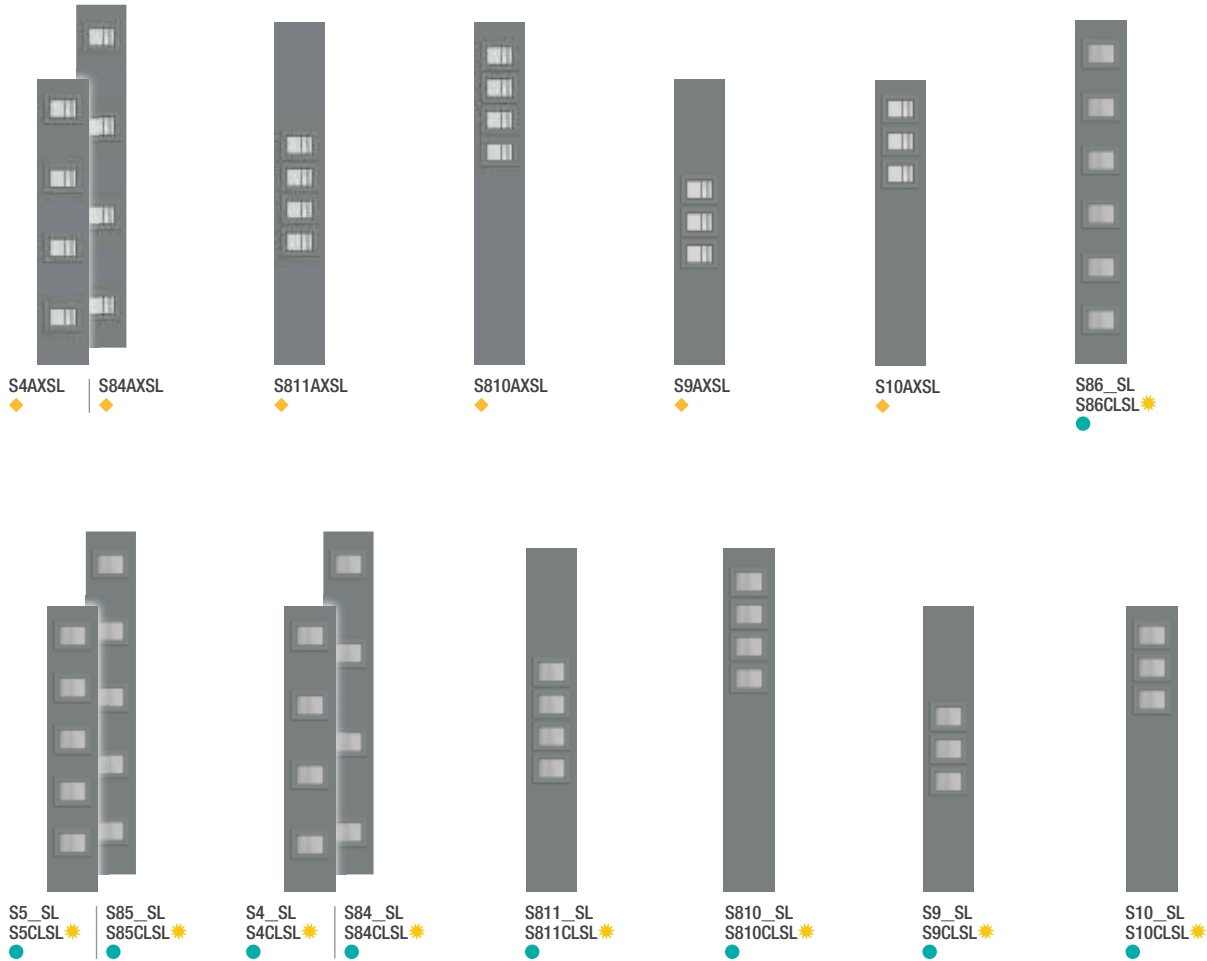

Sidelites *Continued*

Privacy & Textured Glass Options
 Add the code to the blank in the style number for the desired door and glass combination. For details on glass options, see page 238.

XG = Geometric	XJ = Chinchilla
XE = Satin Etch	XR = Rainglass
XC = Chord	XN = Granite