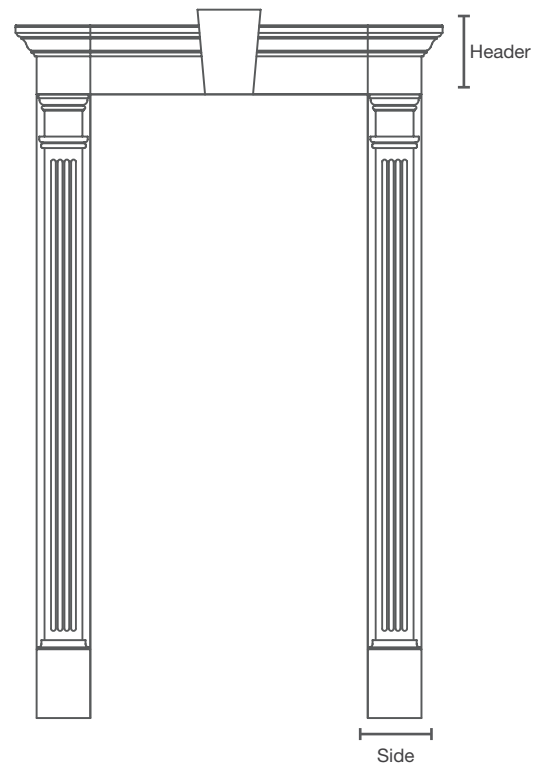

Polished style for the entryway.

- Features a low-maintenance, durable and trimmable polyurethane construction that resists moisture and insects, and won't rot, warp, crack or split like wood. And, it won't expand or contract in extreme temperatures.
- Available in smooth, paintable styles, as well as wood-grained options that can be painted or stained to complement the entry.
- Designed as part of Therma-Tru's complete fiberglass door system and backed by the industry's most comprehensive lifetime limited warranty.