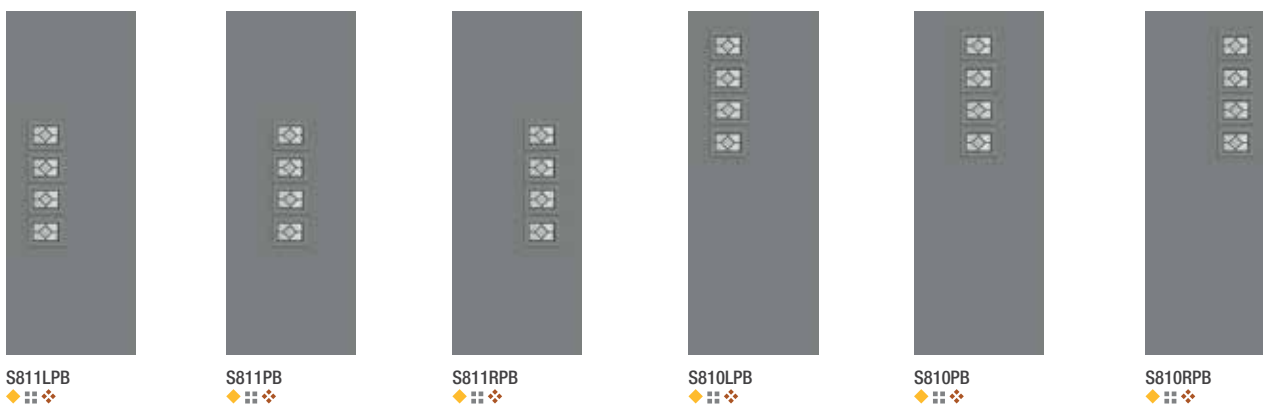

Echo *Continues on next page.*

Privacy & Textured Glass Options

Add the code to the blank in the style number for the desired door and glass combination. For details on glass options, see page 238.

XG = Geometric
XE = Satin Etch

XC = Chord
XJ = Chinchilla

XR = Rainglass
XN = Granite

Key

- Low-E Glass (LE)
- Black Nickel Caming (1D)
- Brushed Nickel Caming (1C)
- Brass Caming (1A)
- Wrought Iron (1W)
- WBDR / HVHZ Options