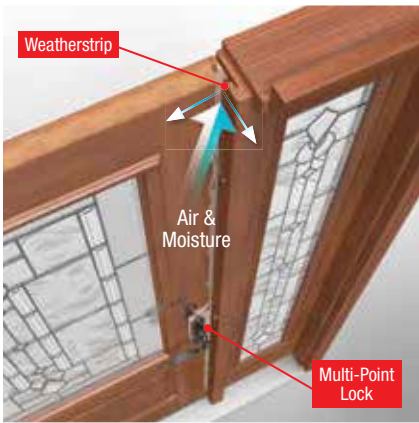

3 Hinges position the **door** to properly compress the **weatherstrip** to help form a tight, even seal against air and moisture infiltration when the door closes.

4 Weatherstrip is specifically engineered in a variety of profiles to provide the best possible fit with our door systems, helping to deliver a precise seal between the **door and frame**.