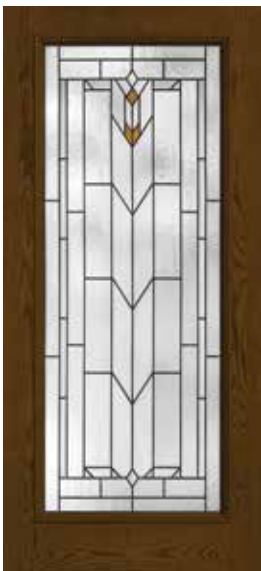

Arborwatch®

CC1423
3'0" x 6'8"