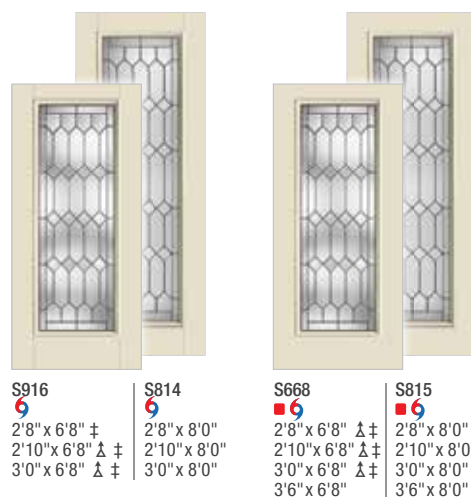

S916
2'8" x 6'8" ‡
2'10" x 6'8" Δ ‡
3'0" x 6'8" Δ ‡

S814
2'8" x 8'0"
2'10" x 8'0"
3'0" x 8'0"

S668
2'8" x 6'8" Δ ‡
2'10" x 6'8" Δ ‡
3'0" x 6'8" Δ ‡
3'6" x 6'8"

S815
2'8" x 8'0"
2'10" x 8'0"
3'0" x 8'0"
3'6" x 8'0"