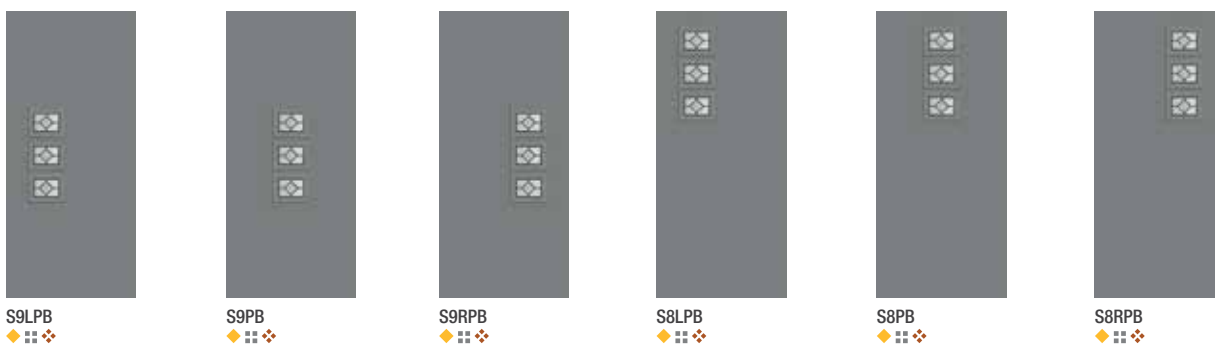

Echo *Continues on next page.*

Privacy & Textured Glass Options

Add the code to the blank in the style number for the desired door and glass combination. For details on glass options, see page 238.

XG = Geometric
XE = Satin Etch

XC = Chord
XJ = Chinchilla

XR = Rainglass
XN = Granite

Key

- Low-E Glass (LE)
- Black Nickel Caming (1D)
- Brushed Nickel Caming (1C)
- Brass Caming (1A)
- Wrought Iron (1W)
- WBDR / HVHZ Options