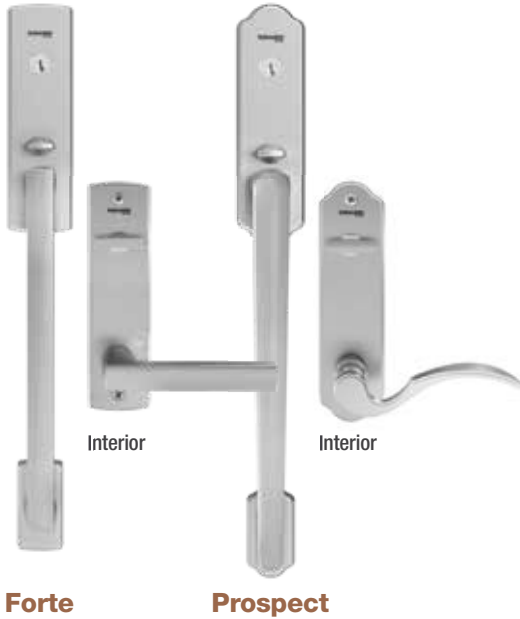

(Included in vented sidelite units.)

Heights:
6'6"
6'8"
8'0"

Handleset Options for Standard Door MPLS

Designed to complement Therma-Tru door styles from traditional to contemporary.

Backplates:
Wide
Narrow
Locking:
Active
Inactive