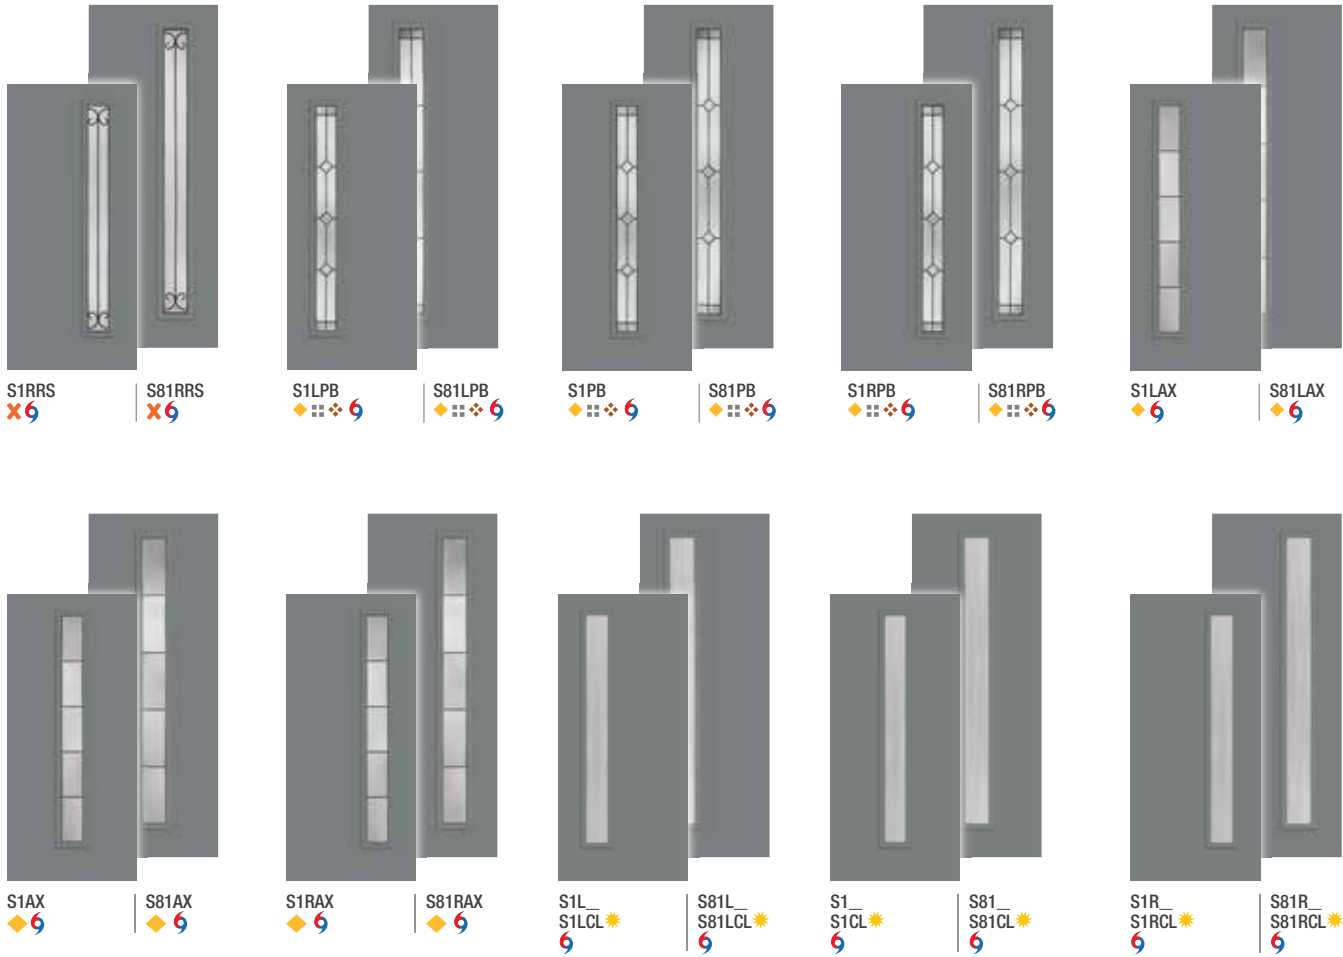

Línea *Continued*