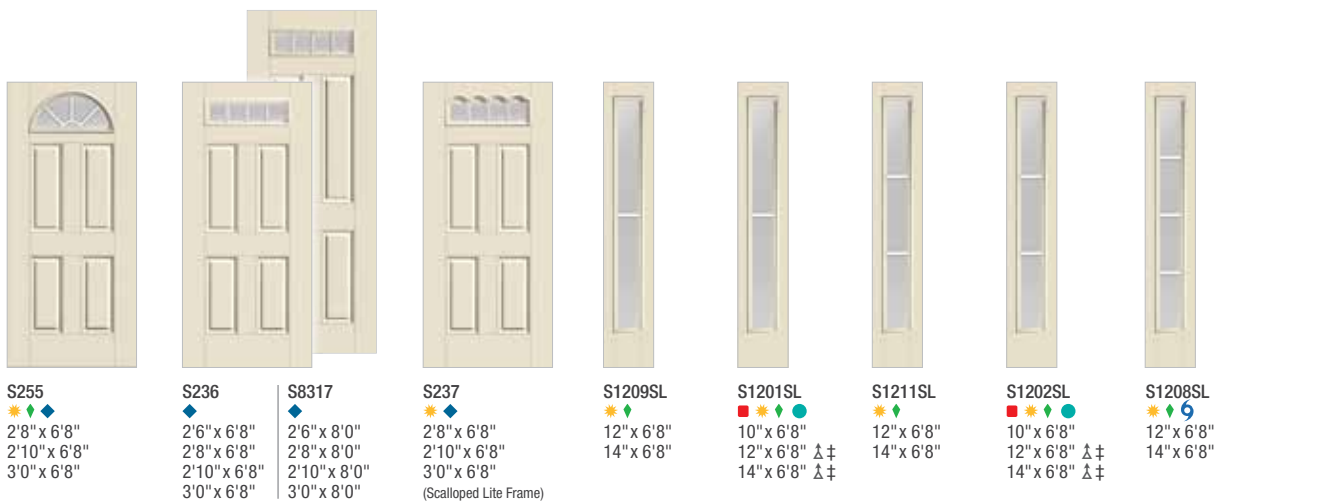

Clear Glass with Divided Lites *Continues on next page.*

Look for the (♦) for flush-glazed options on page 184.

Key

- No Stile Lines
- ★ Low-E Glass (LE)
- Simulated Divided Lites (SDL)
- ♦ Flat or Contour, White or Color Grilles Between Glass (GBGF / GBGC)
- Removable Wood Grilles (RG)
- Fixed Grilles (FXG)
- Vented Sidelite (No Impact)
  (6'6" & 6'8" only in 12" & 14")
  (8'0" only in 14")
- 6 WBDR Options
- 6 WBDR / HVHZ Options
- † 6'6" Height Available
- ‡ 7'0" Height Available