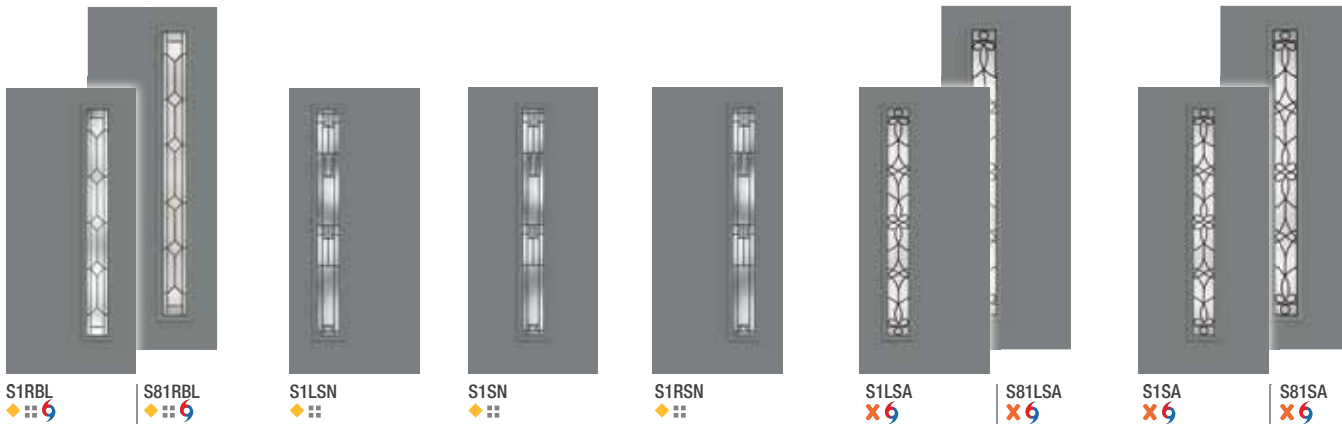

Línea Continues on next page.

Privacy & Textured Glass Options

Add the code to the blank in the style number for the desired door and glass combination. For details on glass options, see page 238.

XG = Geometric
XE = Satin Etch

XC = Chord
XJ = Chinchilla

XR = Rainglass
XN = Granite

Key

- Low-E Glass (LE)
- Black Nickel Caming (1D)
- Brushed Nickel Caming (1C)
- Brass Caming (1A)
- X Wrought Iron (1W)
- 6 WBDR / HVHZ Options