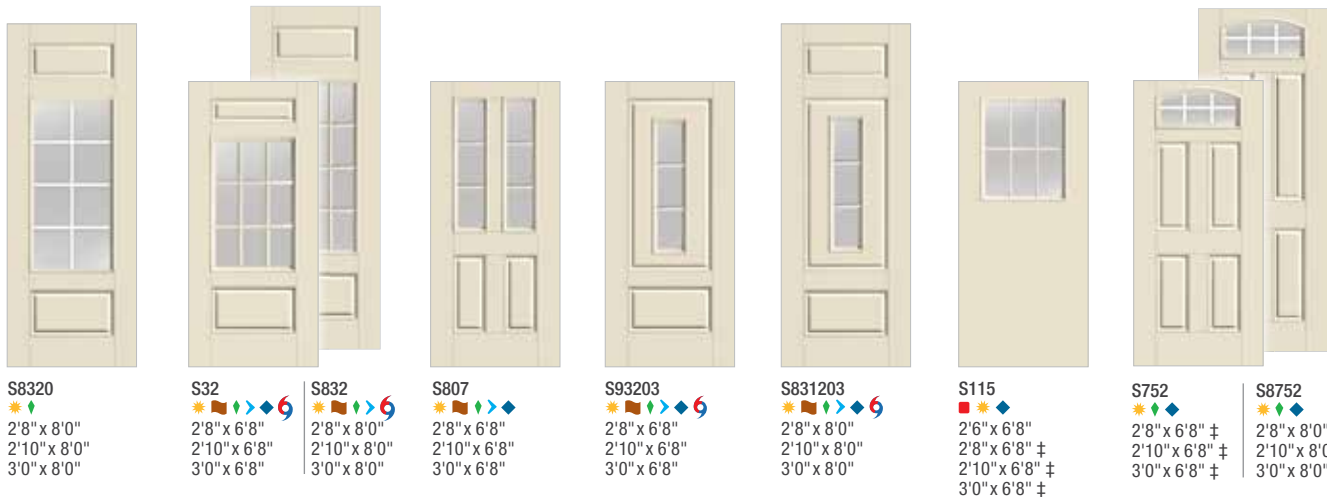

Clear Glass with Divided Lites *Continues on next page.*

Look for the (♦) for flush-glazed options on page 184.

Key

- No Stile Lines
- ★ Low-E Glass (LE)
- Simulated Divided Lites (SDL)
- ♦ Flat or Contour, White or Color Grilles Between Glass (GBGF / GBGC)
- Removable Wood Grilles (RG)
- Fixed Grilles (FXG)
- Vented Sidelite (No Impact)
  (6'6" & 6'8" only in 12" & 14")
  (8'0" only in 14")
- 6 WBDR Options
- 6 WBDR / HVHZ Options
- † 6'6" Height Available
- ‡ 7'0" Height Available