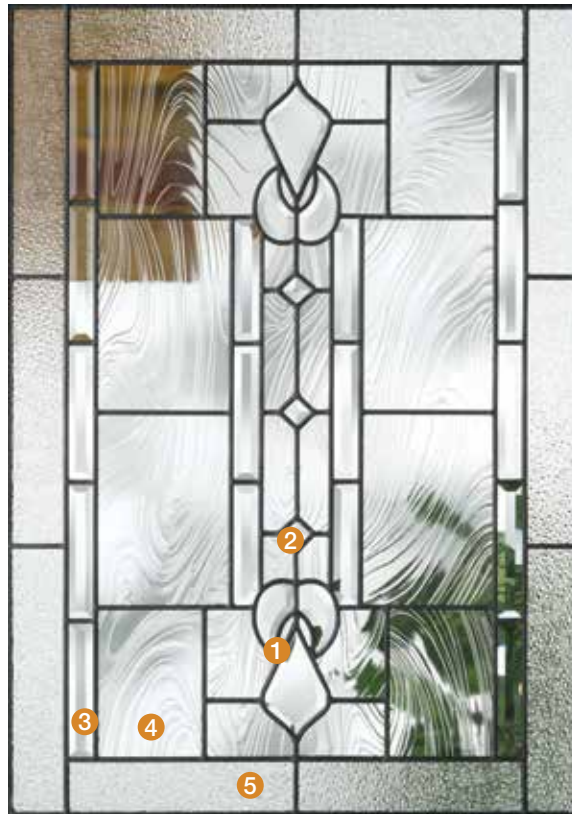

Lucerna®

Named for the beauty of light it reflects, Lucerna glass presents an elegant, updated fleur-de-lis pattern in a spectrum of ① curved, ② diamond and ③ rectangular bevels surrounded by smooth, swirling ④ barn wood and heavily textured ⑤ diamond border glass.

Available in:
Mahogany Collection™
Rustic Collection™
Oak Collection™
Canvas Collection®

1 ————— ⑦ ————— 10
Glass Privacy Rating

Black Nickel