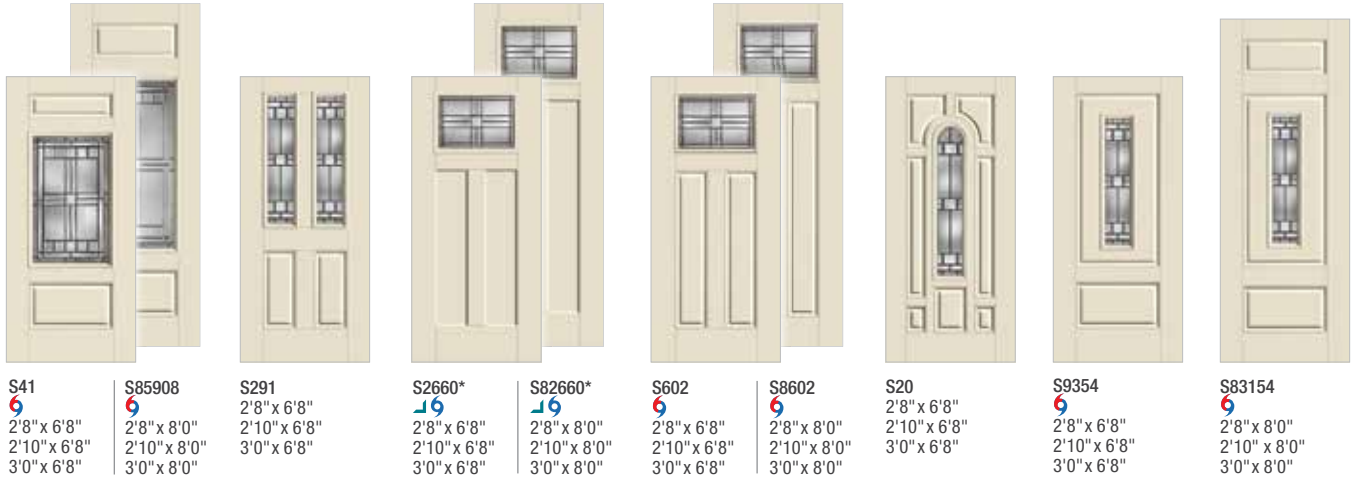

S41 6 2'8" x 6'8" 2'10" x 6'8" 3'0" x 6'8"	S85908 6 2'8" x 8'0" 2'10" x 8'0" 3'0" x 8'0"	S291 6 2'8" x 6'8" 2'10" x 6'8" 3'0" x 6'8"	S2660* 6 2'8" x 6'8" 2'10" x 6'8" 3'0" x 6'8"	S82660* 6 2'8" x 8'0" 2'10" x 8'0" 3'0" x 8'0"	S602 6 2'8" x 6'8" 2'10" x 6'8" 3'0" x 6'8"	S8602 6 2'8" x 8'0" 2'10" x 8'0" 3'0" x 8'0"	S20 6 2'8" x 6'8" 2'10" x 6'8" 3'0" x 6'8"	S9354 6 2'8" x 6'8" 2'10" x 6'8" 3'0" x 6'8"	S83154 6 2'8" x 8'0" 2'10" x 8'0" 3'0" x 8'0"