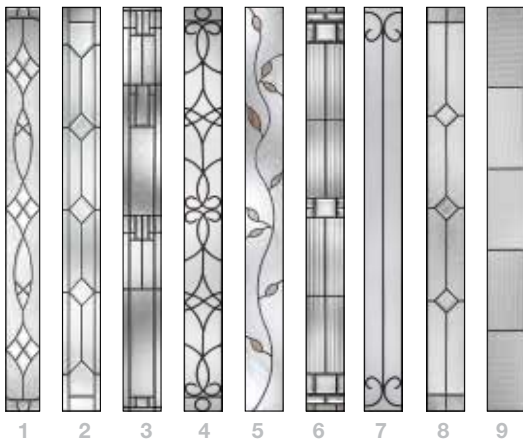

Decorative Glass

Available for Línea.