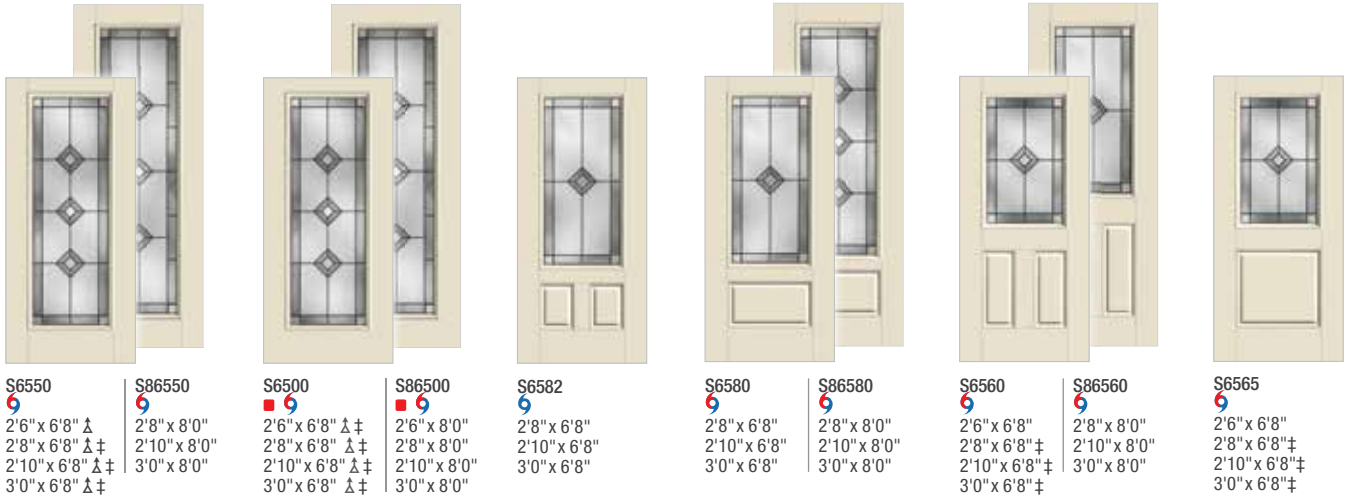

Smooth-Star®

*Available with flat lite frame or Impact-rated lite frame only.
**Not recommended for use behind storm doors or to be painted dark colors, if exposed to direct sunlight.
Note: See page 275 for important product details that may help with your purchase decision.