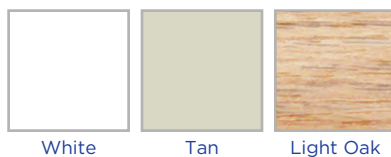

## Window Frame Color Options:

Window World® offers a wide variety of color options to complement the interior or exterior style of your home. Classic extruded vinyl colors can be enhanced by rich-hued exterior finishes. These high-performance exterior coatings require little maintenance and provide long-term durability. Additionally, our color-matching system allows your window to be painted to match a color sample.

### Interior Palette

White

Tan

Light Oak