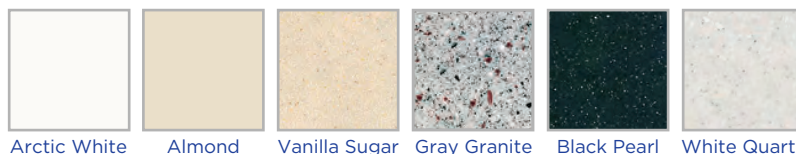

### Interior Palette

White

Tan

Light Oak

## Head Board, Seat Board, and Jamb Colors:

With options to customize the head board, seat board, and jamb, our Garden Windows can become a focal point of your room, or blend with existing features to maintain design continuity.

White Laminate

Tan Laminate

Birch Veneer

Oak Veneer

Light Oak Laminate

Dark Oak Laminate

Cherry Laminate

## Acrylic Solid-Surface Seat Board Colors:

Solid-surface seat boards make a statement of elegance while providing a durable, long-lasting seat or shelf.

Arctic White

Almond

Vanilla Sugar

Gray Granite

Black Pearl