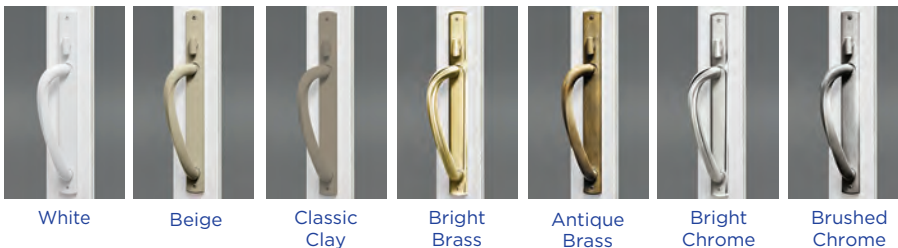

AMERICA'S EXTERIOR REMODELERSM

Improving Homes. Changing Lives.[®]

FRENCH-STYLE SLIDING PATIO DOOR

Superior Appearance and Performance

1. Premium vinyl mainframe and sashes are colored throughout and never need to be painted.
2. Double-wall design and multi-chambered construction increase strength and energy efficiency.[†]
3. Dual weatherstripping on the sash provides insulation and helps reduce energy loss.
4. Mortised joints increase strength and add authentic French door charm.
5. 1" thick insulated glass unit^{††} with Intercept[®] Warm-Edge Spacer System improves thermal performance.
6. Steel reinforcement at interlocks and lock rails increases structural integrity.
7. Contoured glazing bead for enhanced appearance.
8. Precision-engineered tandem roller system provides smooth, quiet gliding.
9. Mainframe joints incorporate closed-cell foam gaskets for superior sealing.

Additional Features:

- Multi-point locking system with strong steel hook design.
- Interlock incorporates a built-in, anti-lift feature.
- Heavy-duty extruded aluminum screen features four adjustable rollers.
- Integrated mini blinds¹ offer convenient sunlight and privacy control (optional).
- Available in a 2-panel style in 5', 6', 8', and Wisconsin-style widths; 3-panel style in 9' and 12' widths; and a 4-panel style in a 12' width with center panels that open to each side.
- ENERGY STAR[®] qualified SolarZone[®] insulated glass package options.
- Backed by a Lifetime Limited Warranty.*

Decorative Handles

The graceful contour of our French-Style Sliding Patio Door handle sets it apart. Each handle features a top lock for added resistance. Choose from seven interior finishes; exterior color choices are White, Beige, Classic Clay, and Black.