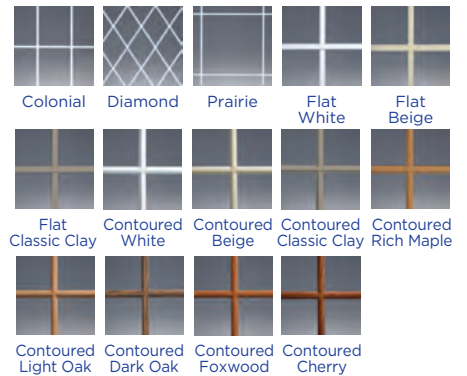

Grid Options

Cut Glass