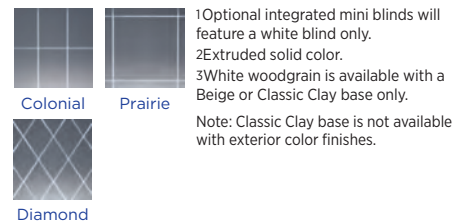

©2021 Window World International, LLC. (International). Window World®, the Window World logo, the Window World Circle "W", and SolarZone are registered trademarks. Improving Homes. Changing Lives.™ is a registered service mark, and AMERICA'S EXTERIOR REMODELER® is a service mark of International. Usage of all the referenced marks is limited to authorized licensees of International or franchisees of Window World, Inc., International's authorized licensee. This Window World® franchise location is independently owned and operated under license from Window World, Inc. Specifications subject to change without notice. Intercept is a registered trademark of Vitro Architectural Glass. ENERGY STAR name and symbol are registered U.S. marks and are owned by the U.S. government. [†]Insulated glass (IG) units that require capillary tubes may experience some argon gas depletion. *Restrictions may apply. For complete details, see the warranty at your nearest Window World Store. For a copy of the written product warranty, please write to: AAMI Window Warranty Department, 3773 State Road, Cuyahoga Falls, OH 44223. Note: Prairie and Perimeter grid patterns with an unsupported grid span of 40" or greater are subject to a short stabilizer grid to maintain grid integrity. Colors are reproduced by lithographic process and may vary slightly from colors of actual product. Make final color selections using actual product samples. Printed in USA. AM-WWI-012 01/23 17.5M/51