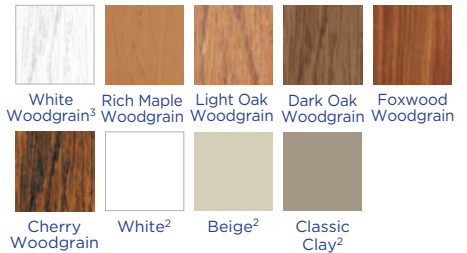

FRENCH-STYLE SLIDING PATIO DOOR

Superior Appearance and Performance

1. Premium vinyl mainframe and sashes are colored throughout and never need to be painted.
2. Double-wall design and multi-chambered construction increase strength and energy efficiency.[†]
3. Dual weatherstripping on the sash provides insulation and helps reduce energy loss.
4. Mortised joints increase strength and add authentic French door charm.
5. 1" thick insulated glass unit^{††} with Intercept® Warm-Edge Spacer System improves thermal performance.
6. Steel reinforcement at interlocks and lock rails increases structural integrity.
7. Contoured glazing bead for enhanced appearance.
8. Precision-engineered tandem roller system provides smooth, quiet gliding.
9. Mainframe joints incorporate closed-cell foam gaskets for superior sealing.

Additional Features:

- Multi-point locking system with strong steel hook design.
- Interlock incorporates a built-in, anti-lift feature.
- Heavy-duty extruded aluminum screen features four adjustable rollers.
- Integrated mini blinds¹ offer convenient sunlight and privacy control (optional).
- Available in a 2-panel style in 5', 6', 8', and Wisconsin-style widths; 3-panel style in 9' and 12' widths; and a 4-panel style in a 12' width with center panels that open to each side.
- ENERGY STAR® qualified SolarZone® insulated glass package options.
- Backed by a Lifetime Limited Warranty.*

Decorative Handles

The graceful contour of our French-Style Sliding Patio Door handle sets it apart. Each handle features a top lock for added resistance. Choose from seven interior finishes; exterior color choices are White, Beige, Classic Clay, and Black.

Exterior Palette

Interior Palette

Grid Options

Cut Glass